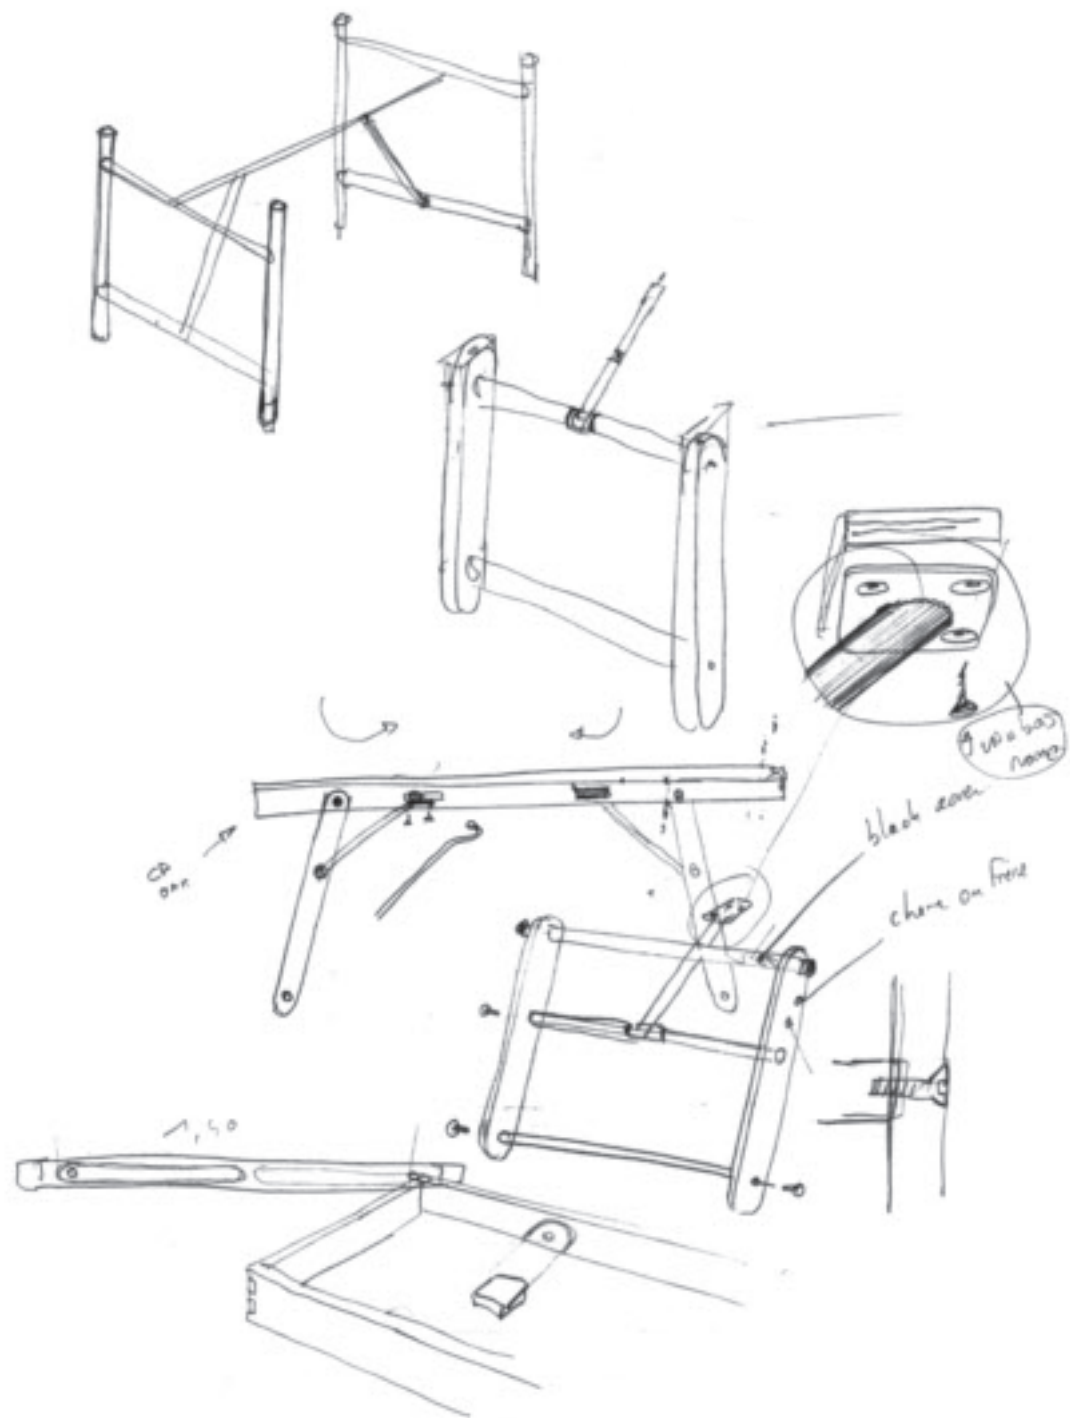

Settling in

Whether you're leaving one home for another, scaling up your space when your family evolves, flying the coop and spreading your wings for the first time, changing your life, your city, or just your scenery... now more than ever mobility is the order of the day, and moving home is the perfect opportunity to create new possibilities.

Moving home first has to do with imagining your ideal interior. Then, little by little, you start to become acquainted with your space before appropriating it, finding a place for those books, those objects... trying things out, getting them wrong, starting over and finally finding that perfect place, before changing it again.

It's also about rediscovering old lives at the bottom of a cardboard box, or in the tired looking cushions of that sofa that you finally wonder why you kept so long. It's about taking the opportunity to reduce the number of possessions you have in this modern era of accumulation, thinking about storage, calm and function, before jumping headlong into your decorating.

Discover the products and services that Habitat has on offer to transform your move into the most serene of life changes.