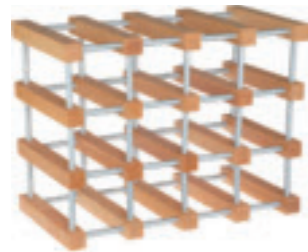

WINE
Wine rack
Beech and aluminium

€ 45 - 813346
W.40 x H.23 x D.30cm

PANDA
Wine rack
Bamboo

€ 25.80 - 951264
L.39 x W.15 x H.29.5 cm

MADERA
Wine rack
Solid beech

€ 28.80 - 968950
W.60 x H.13.5 x D.30 cm

OLIVIA
Jar
Cork and glass